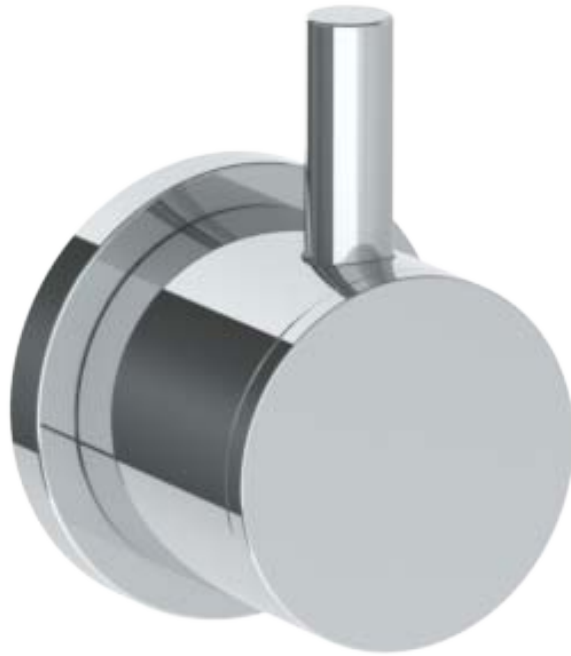

## 22-WTR-TIB

Trim for Wall Mounted Valve with Alignment Kit

For use with either SS-TS200-C, SS-TS200-H, SS-TS150-C, SS-TS150-H, SS-WD2, SS-WD3, SS-VCWD2 or SS-VCWD3 concealed rough

**WATERMARK** DESIGNS 5/17/2018

350 Dewitt Ave Brooklyn NY 11207 USA T 718 257 2800 F 718 257 2144 info@watermark-designs.com

**22-WTR-TIA**

Wall Mounted Trim

Includes Alignment Kit

Requires SS-TS200-C, SS-TS200-H, SS-TS150-C, SS-TS150-H,  
SS-WD2, SS-WD3, SS-VCWD2 or SS-VCWD3 concealed rough