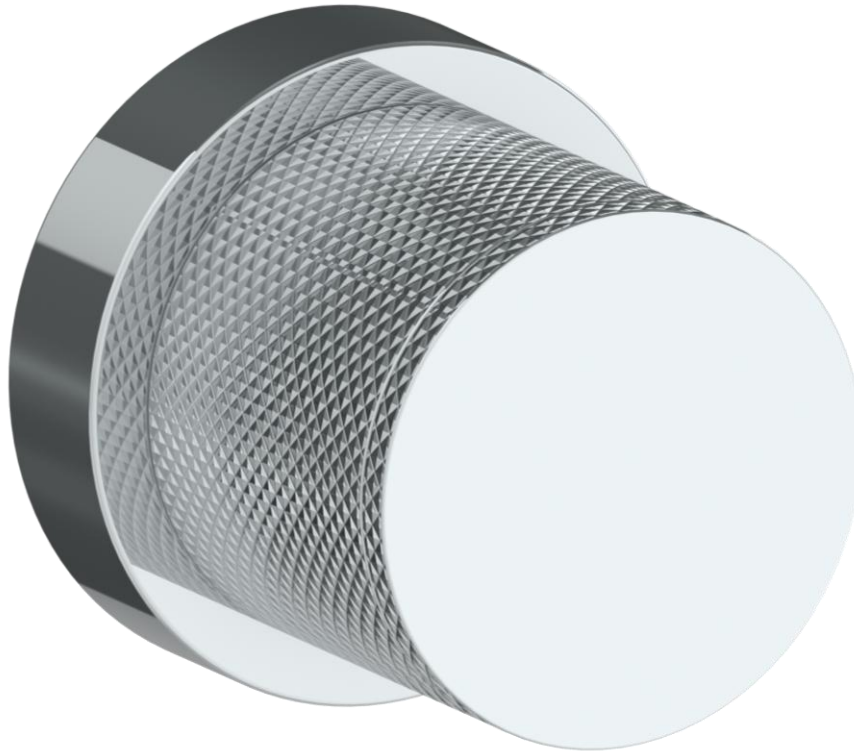

## 22-WTR-TIB

Trim for Wall Mounted Valve with Alignment Kit

For use with either SS-TS200-C, SS-TS200-H, SS-TS150-C, SS-TS150-H, SS-WD2, SS-WD3, SS-VCWD2 or SS-VCWD3 concealed rough

**WATERMARK** DESIGNS 5/17/2018

350 Dewitt Ave Brooklyn NY 11207 USA T 718 257 2800 F 718 257 2144 info@watermark-designs.com

**22-WTR-TIA**

Wall Mounted Trim

Includes Alignment Kit

Requires SS-TS200-C, SS-TS200-H, SS-TS150-C, SS-TS150-H,  
SS-WD2, SS-WD3, SS-VCWD2 or SS-VCWD3 concealed rough