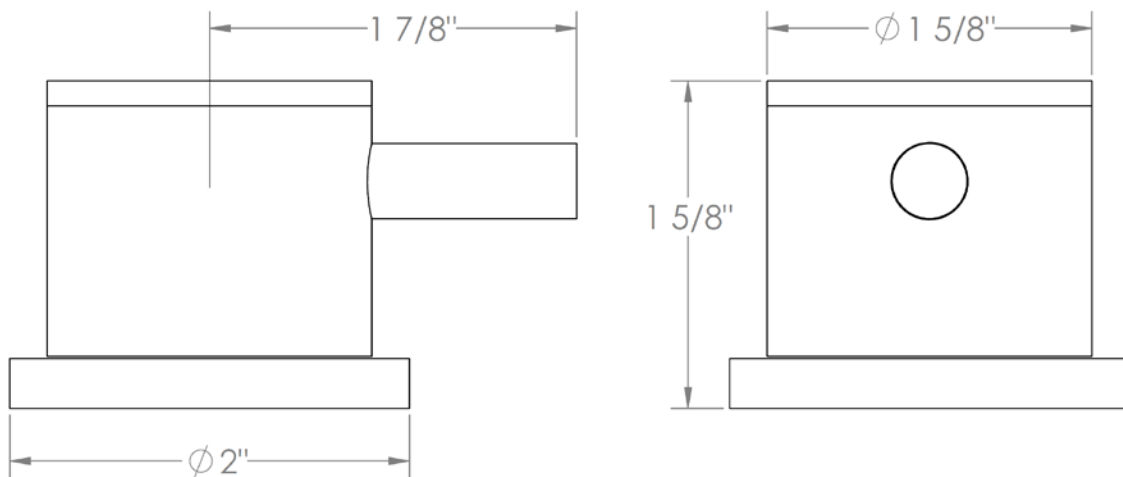

## 22-WTR-TIB

Trim for Wall Mounted Valve with Alignment Kit

For use with either SS-TS200-C, SS-TS200-H, SS-TS150-C, SS-TS150-H, SS-WD2, SS-WD3, SS-VCWD2 or SS-VCWD3 concealed rough

**WATERMARK** DESIGNS 5/17/2018

350 Dewitt Ave Brooklyn NY 11207 USA T 718 257 2800 F 718 257 2144 info@watermark-designs.com

**22-WTR-TIA**

Wall Mounted Trim

Includes Alignment Kit

Requires SS-TS200-C, SS-TS200-H, SS-TS150-C, SS-TS150-H,  
SS-WD2, SS-WD3, SS-VCWD2 or SS-VCWD3 concealed rough