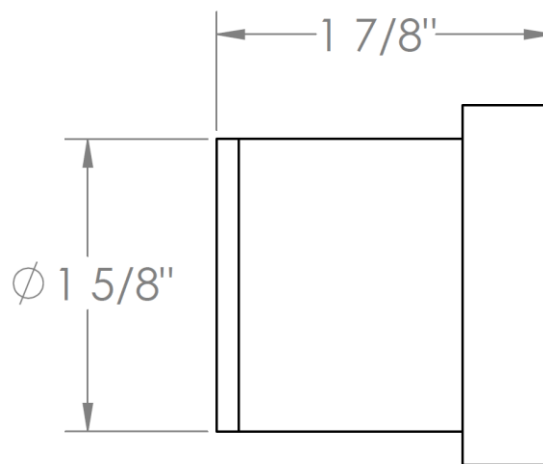

## 22-WTR-TIB

Trim for Wall Mounted Valve with Alignment Kit

For use with either SS-TS200-C, SS-TS200-H, SS-TS150-C, SS-TS150-H, SS-WD2, SS-WD3, SS-VCWD2 or SS-VCWD3 concealed rough

**WATERMARK** DESIGNS 5/17/2018

350 Dewitt Ave Brooklyn NY 11207 USA T 718 257 2800 F 718 257 2144 info@watermark-designs.com

**22-WTR-TIA**

Wall Mounted Trim

Includes Alignment Kit

Requires SS-TS200-C, SS-TS200-H, SS-TS150-C, SS-TS150-H,  
SS-WD2, SS-WD3, SS-VCWD2 or SS-VCWD3 concealed rough